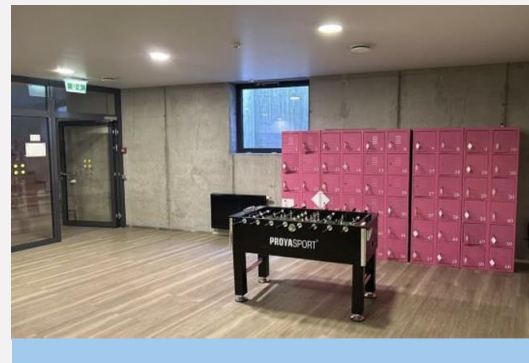

LITHUANIAN UNIVERSITY
OF HEALTH SCIENCES

Leisure areas

Faculty of Public Health

Tilžės st. 18

From 1st of September to 31st of June open 7.00 - 20.00.

Faculty of Public Health, 1st floor (R1)

- Student leisure space with a kitchen.
- There is a fridge, an electric kettle, a microwave.

Faculty of Public Health, 0th floor (R10)

- Students' leisure, study space.
- There is table tennis, table football, sitting cushions.
- There are clothes hangers and lockers.

Faculty of Public Health, 3rd floor (315)

- A room for the staff to rest.
- Students can register from 3:00 p.m.
- Space for learning and relaxation.
- For availability and registration, contact the watcher (security) on the first floor.

Faculty of Public Health, Leisure