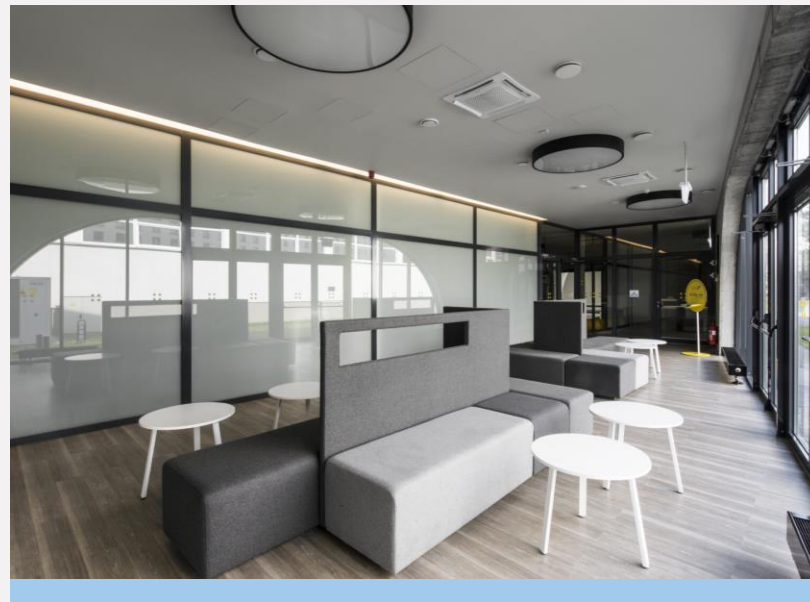

LITHUANIAN UNIVERSITY
OF HEALTH SCIENCES

Leisure areas

Faculty of Public Health

Tilžės st. 18

From 1st of September to 31st of June open 7.00 - 20.00.

Faculty of Public Health, 1st floor (R1)

- Student leisure space with a kitchen.
- There is a fridge, an electric kettle, a microwave.

Faculty of Public Health, 0th floor (R10)

- Students' leisure, study space.
- There is table tennis, table football, sitting cushions.
- There are clothes hangers and lockers.

Faculty of Public Health, 3rd floor (315)

- A room for the staff to rest.
- Students can register from 3:00 p.m.
- Space for learning and relaxation.
- For availability and registration, contact the watcher (security) on the first floor.

Faculty of Public Health, Leisure

- VSF courtyard has leisure spaces for relaxation, sports, and socializing.