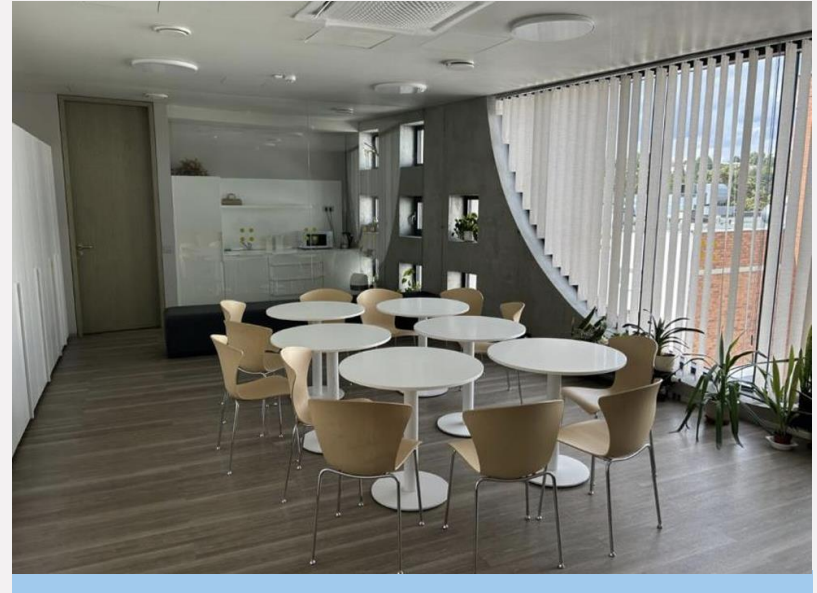

LITHUANIAN UNIVERSITY
OF HEALTH SCIENCES

Leisure areas

Faculty of Public Health

Tilžės st. 18

From 1st of September to 31st of June open 7.00 - 20.00.

Faculty of Public Health, 1st floor (R1)

- Student leisure space with a kitchen.
- There is a fridge, an electric kettle, a microwave.

Faculty of Public Health, 0th floor (R10)

- Students' leisure, study space.
- There is table tennis, table football, sitting cushions.
- There are clothes hangers and lockers.

Faculty of Public Health, 3rd floor (315)

- A room for the staff to rest.
- Students can register from 3:00 p.m.
- Space for learning and relaxation.
- For availability and registration, contact the watcher (security) on the first floor.

Faculty of Public Health, Leisure

- VSF courtyard has leisure spaces for relaxation, sports, and socializing.