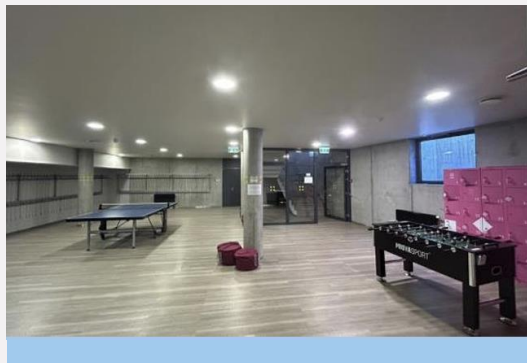

LITHUANIAN UNIVERSITY
OF HEALTH SCIENCES

Leisure areas

Faculty of Public Health

Tilžės st. 18

From 1st of September to 31st of June open 7.00 - 20.00.

Faculty of Public Health, 1st floor (R1)

- Student leisure space with a kitchen.
- There is a fridge, an electric kettle, a microwave.

Faculty of Public Health, 0th floor (R10)

- Students' leisure, study space.
- There is table tennis, table football, sitting cushions.
- There are clothes hangers and lockers.

Faculty of Public Health, 3rd floor (315)

- A room for the staff to rest.
- Students can register from 3:00 p.m.
- Space for learning and relaxation.
- For availability and registration, contact the watcher (security) on the first floor.

Faculty of Public Health, Leisure

- VSF courtyard has leisure spaces for relaxation, sports, and socializing.