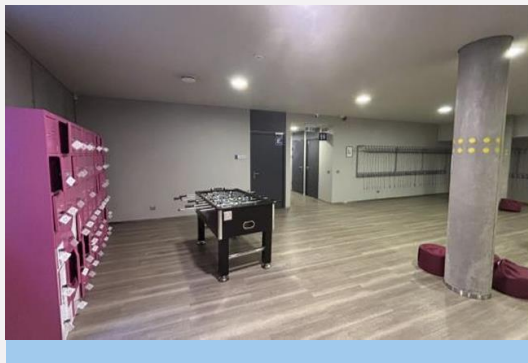

LITHUANIAN UNIVERSITY
OF HEALTH SCIENCES

Leisure areas

Faculty of Public Health

Tilžės st. 18

From 1st of September to 31st of June open 7.00 - 20.00.

Faculty of Public Health, 1st floor (R1)

- Student leisure space with a kitchen.
- There is a fridge, an electric kettle, a microwave.

Faculty of Public Health, 0th floor (R10)

- Students' leisure, study space.
- There is table tennis, table football, sitting cushions.
- There are clothes hangers and lockers.

Faculty of Public Health, 3rd floor (315)

- A room for the staff to rest.
- Students can register from 3:00 p.m.
- Space for learning and relaxation.
- For availability and registration, contact the watcher (security) on the first floor.

Faculty of Public Health, Leisure