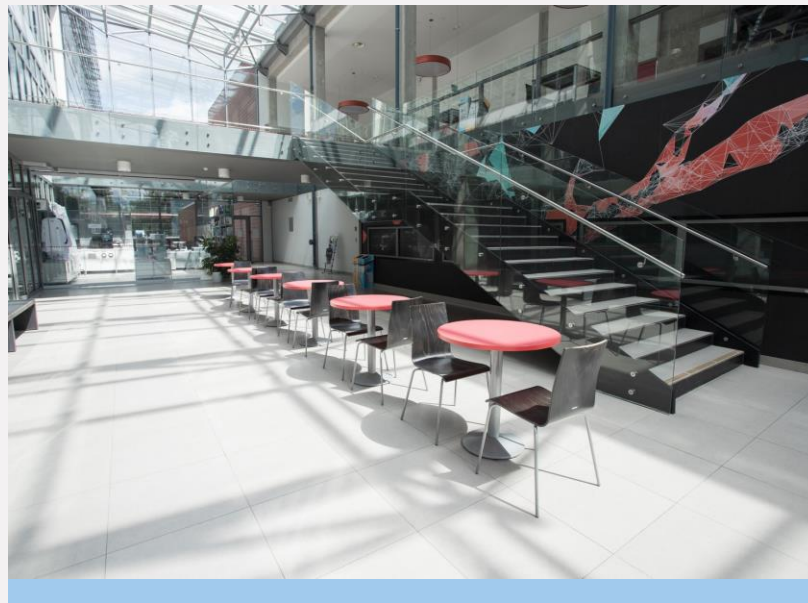

# Faculty of Pharmacy, 2<sup>nd</sup> floor, the Hall

- Student leisure and studying space.
- There are snack and coffee machines.

## Faculty of Pharmacy, 2<sup>nd</sup> floor, the Hall (A-206)

- Student leisure, studying space.
- There are beanbags.

## Faculty of Pharmacy, 6<sup>th</sup> floor

- "Jazz BISTRO" café.
- Leisure space, outdoor terrace with a magnificent view of Kaunas.